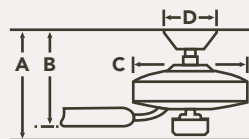

PULL CHAIN

- 3 Speeds
- 3 Forward & Reverse
- Manual Reverse

OPTIONAL CONTROLS

65K WALL CONTROL SYSTEM - LIMITED FUNCTION

**371042MUL (Shown)
371082WH**

BLADE SPECS

Blade Finish & Part Number (Side 1) (Reversible) Fan Finish

HANGING MEASUREMENTS

WITH 4.5" DOWNROD

Fixture Drop (from ceiling)	Blade Drop (from ceiling)	Housing (width)	Ceiling Canopy (width)
A: 13.75"	B: 11.50"	C: 13.00"	D: 6.75"

AIR PERFORMANCE

AIRFLOW Cubic Ft. Per Minute on High	POWER USAGE Watts on High (Excludes Lights)	AIRFLOW EFFICIENCY Cubic Ft. Per Minute Per Watt
3535	48	74